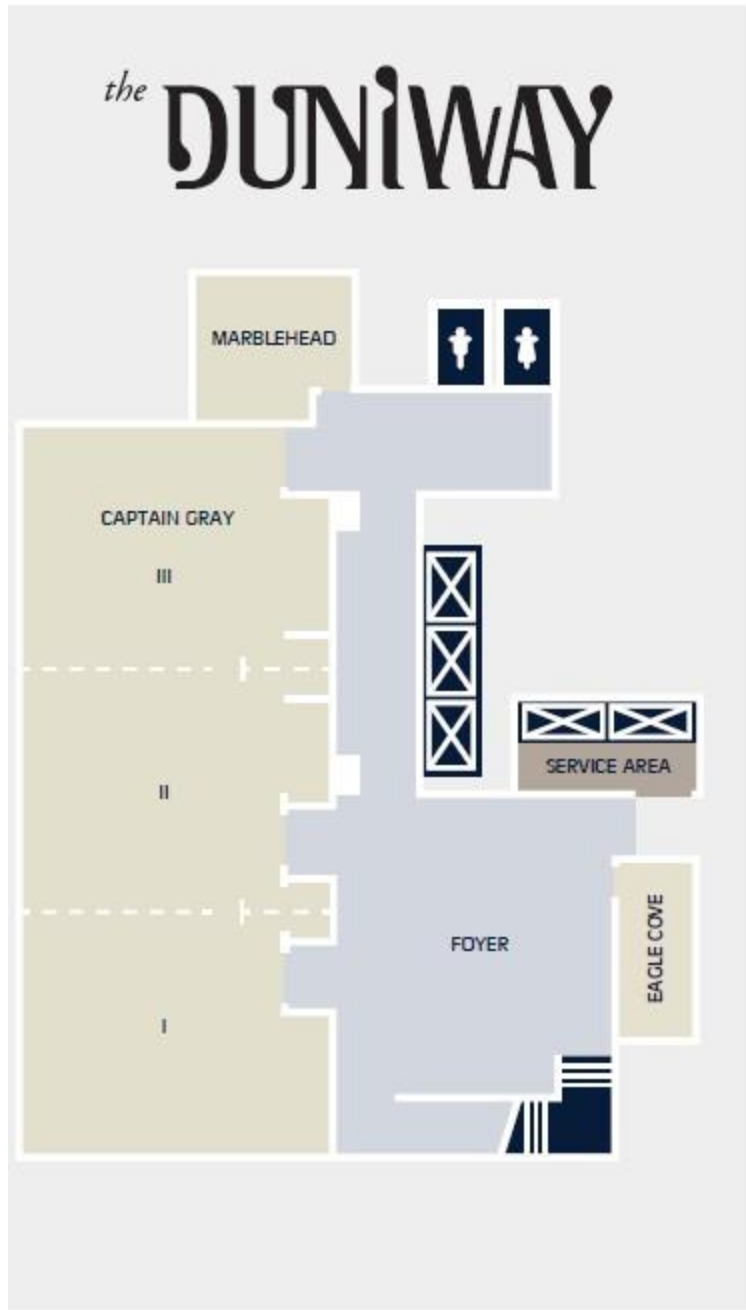

the DUNIWAY

THE DUNIWAY

Marblehead	20x17x9'6"	400				10				
Captain Gray	75x28x12'	2,100	230	120		180	250			14
Captain Gray I/II/III (ea)	25x28x12'	700	70	40	25	50	70	25	40	6
Captain Gray I/II	50x28x12'	1,480	140	80	50	130	140	44	80	9
Foyer	29x30x12'	870					60			
Eagle Cove	9'5x28x8'6"	266				6				